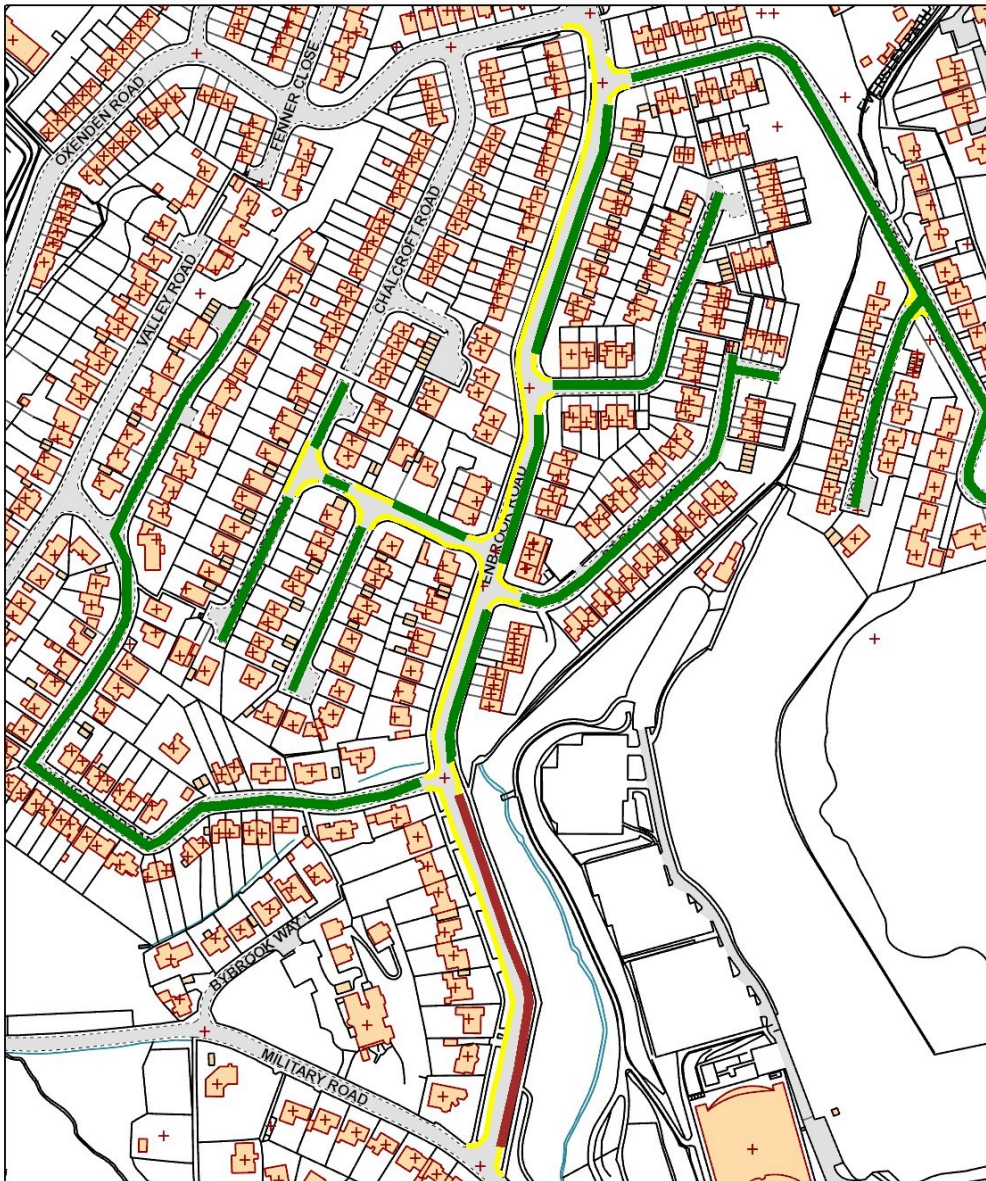

# Sandgate Phase 3

-  Permit holders only - 11am to 3pm Mon - Fri
-  Unlimited waiting - cars only - 8am to 6pm Mon - Sat
-  Double yellow line restrictions

Not to scale

N  
  
Drawn at  
1: 2,500 on A4

Contains Ordnance Survey data  
© Crown copyright and database right  
Folkestone & Hythe District Council 100019677 - 2018